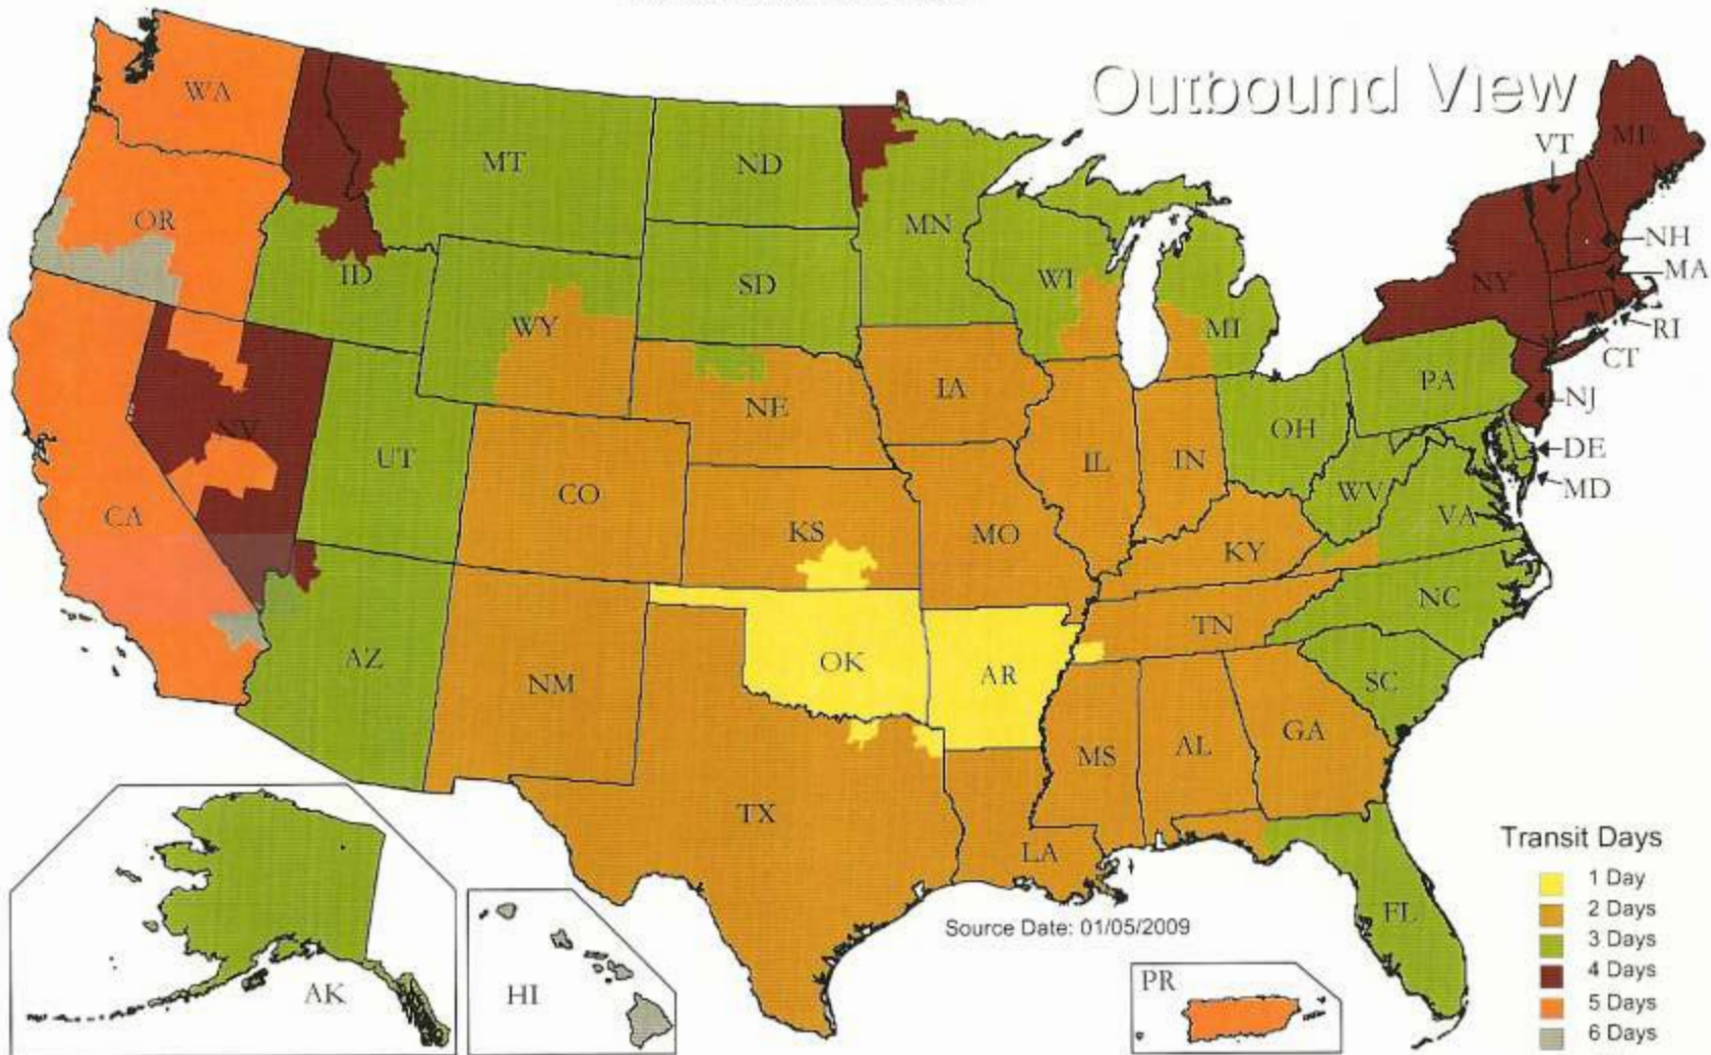

UPS GROUND

Guaranteed Day-Definite Delivery

Transit Time from: 72927

Outbound View

Transit Days

- 1 Day
- 2 Days
- 3 Days
- 4 Days
- 5 Days
- 6 Days

017243 01/09 S

This map is a general representation of UPS Ground transit times in business days.

To calculate the delivery time for all UPS services, worldwide, please refer to the "Calculate Time and Cost" under the "Shipping" tab on UPS.com®