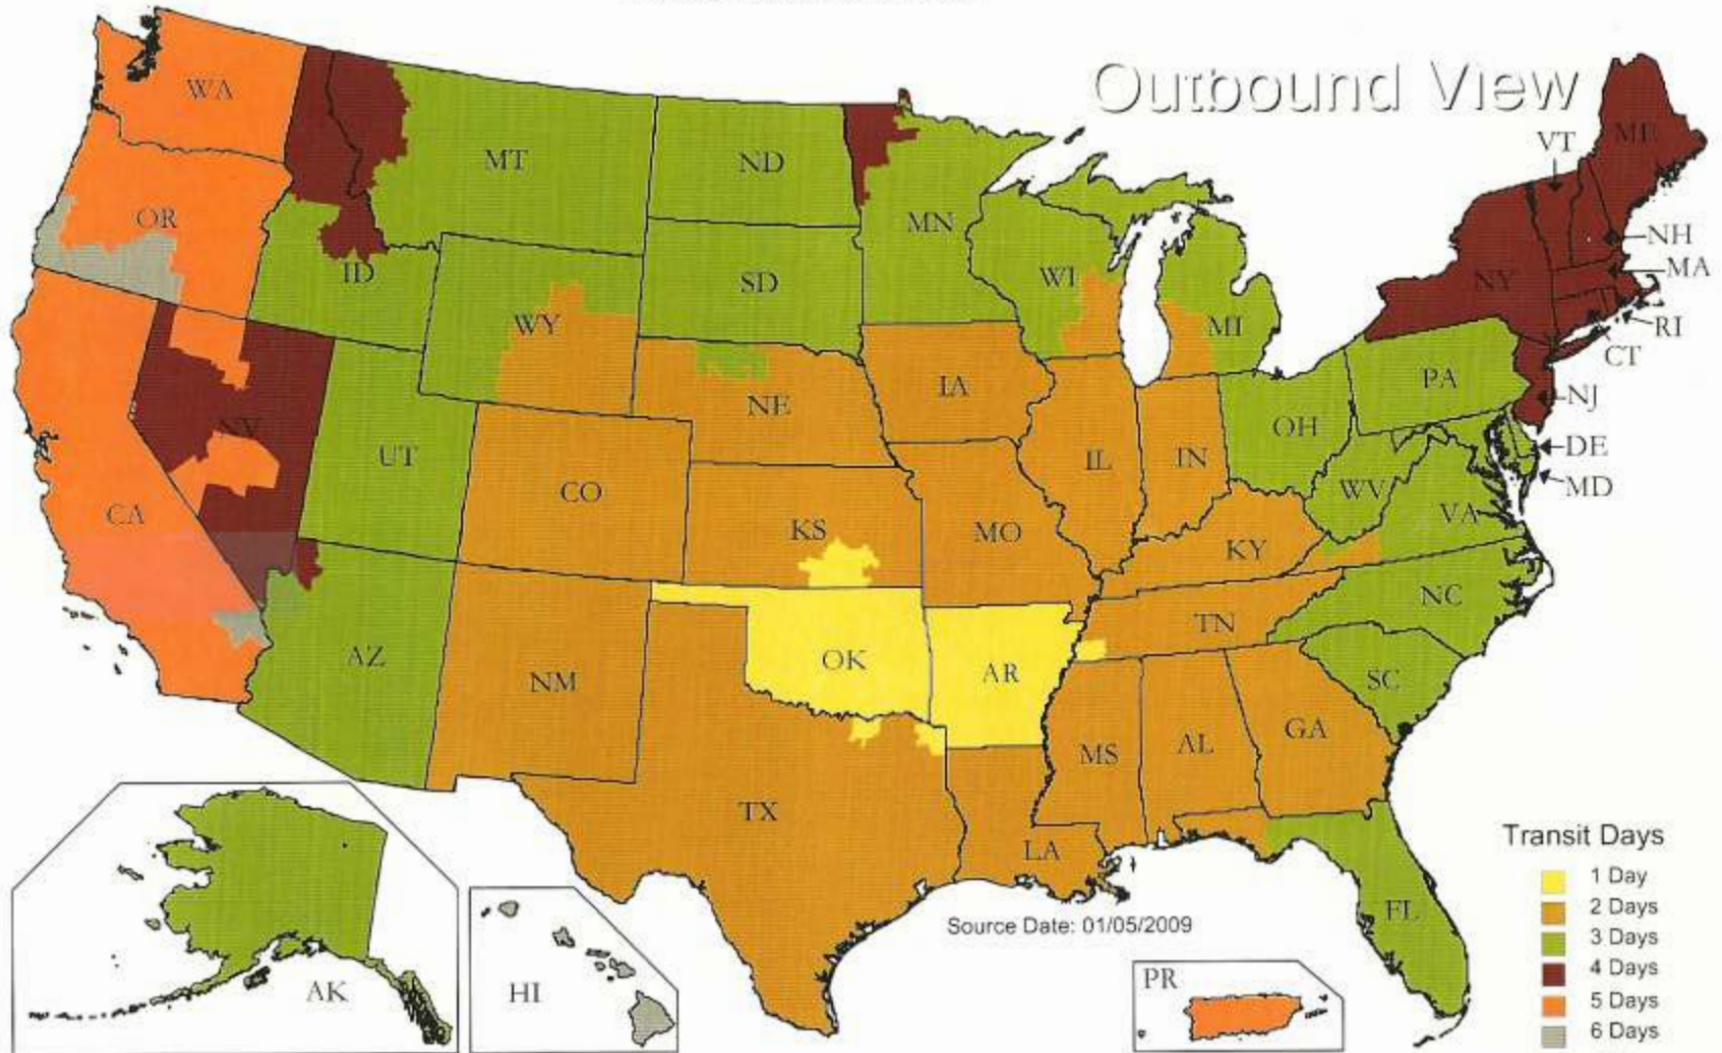

UPS GROUND

Guaranteed Day-Definite Delivery

Transit Time from: 72927

Outbound View

Source Date: 01/05/2009

Transit Days

- 1 Day
- 2 Days
- 3 Days
- 4 Days
- 5 Days
- 6 Days

017243 01/09 S

This map is a general representation of UPS Ground transit times in business days.

To calculate the delivery time for all UPS services, worldwide, please refer to the "Calculate Time and Cost" under the "Shipping" tab on UPS.com®