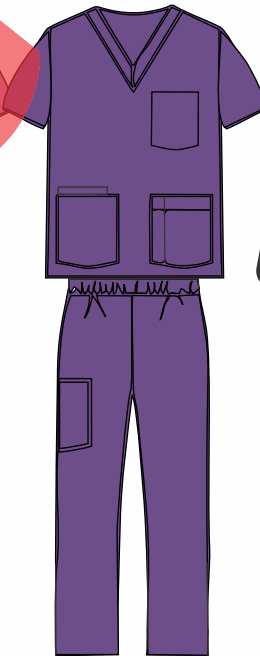

SCRUB SETS

Unisex-Scrub sets XS THRU 3XL

Recommended colors, Poly / Cotton 60/35,

This fabric has been treated with Stain Armor-a unique finish which protects the fabric against water and oil based stains, making them easier to remove. Allow 2-4 weeks delivery.

NAVY

ROYAL

BLACK

WHITE

MAROON

CHARCOAL

PINK

LAVENDER

PURPLE

CALL TO PLACE ORDER

888-448-3221

	XS	S	M	L	XL	2X	3X	ASW since 2002 (X)	3-6	7-20	21-UP
BUST	32-34	35-37	38-40	41-44	45-48	49-52	53-56	Scrub Sets	\$36.00	\$33.00	\$30.00
WAIST	25-27	28-30	31-33	34-37	38-41	42-45	46-49	Scrub Top	\$22.00	\$20.00	\$19.00
HP	32-34	35-37	38-40	41-44	45-48	49-52	53-56	Scrub Pant	\$18.00	\$17.00	\$16.00
INSEAM		REGULAR		TALL				up charge : 2X-\$1.00 3X-\$2.00 Talls+\$3.00 (X)			
		30-31		33-34							