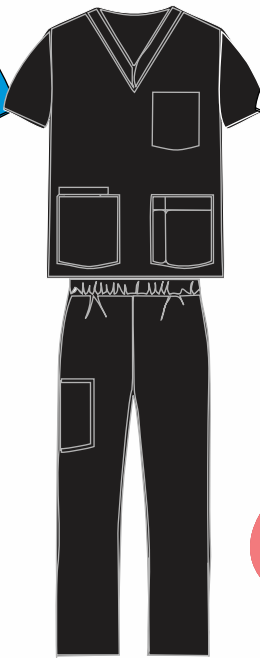

SCRUB SETS

Unisex-Scrub sets XS THRU 3XL

Recommended colors, Poly / Cotton 60/35,

This fabric has been treated with Stain Armor-a unique finish which protects the fabric against water and oil based stains, making them easier to remove. Allow 2-4 weeks delivery.

BLACK

CALL TO PLACE ORDER

888-448-3221

	XS	S	M	L	XL	2X	3X	ASW since 2002 (X)	3-6	7-20	21-UP
BUST	32-34	35-37	38-40	41-44	45-48	49-52	53-56	Scrub Sets	$36.00	$33.00	$30.00
WAIST	25-27	28-30	31-33	34-37	38-41	42-45	46-49	Scrub Top	$22.00	$20.00	$19.00
HP	32-34	35-37	38-40	41-44	45-48	49-52	53-56	Scrub Pant	$18.00	$17.00	$16.00
INSEAM		REGULAR		TALL				up charge : 2X-$1.00 3X-$2.00 Talls+$3.00 (X)			
		30-31		33-34