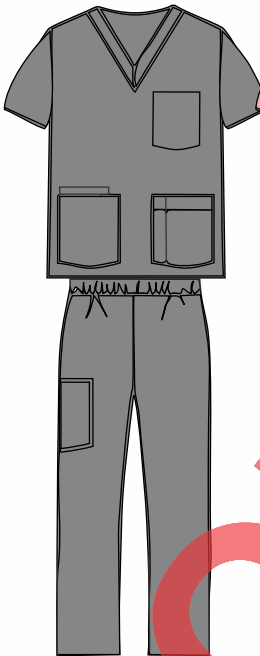

SCRUB SETS

Unisex-Scrub sets XS THRU 3XL

Recommended colors, Poly / Cotton 60/35,

This fabric has been treated with Stain Armor-a unique finish which protects the fabric against water and oil based stains, making them easier to remove. Allow 2-4 weeks delivery.

CHARCOAL

CALL TO PLACE ORDER

888-448-3221

	XS	S	M	L	XL	2X	3X	ASW since 2002 (X)	3-6	7-20	21-UP
BUST	32-34	35-37	38-40	41-44	45-48	49-52	53-56	Scrub Sets	$36.00	$33.00	$30.00
WAIST	25-27	28-30	31-33	34-37	38-41	42-45	46-49	Scrub Top	$22.00	$20.00	$19.00
HP	32-34	35-37	38-40	41-44	45-48	49-52	53-56	Scrub Pant	$18.00	$17.00	$16.00
INSEAM		REGULAR		TALL				up charge : 2X-$1.00 3X-$2.00 Talls+$3.00 (X)			
		30-31		33-34