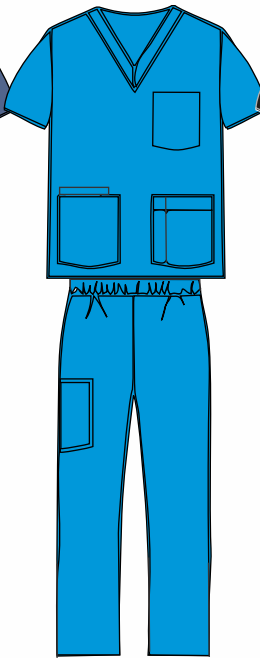

SCRUB SETS

Unisex-Scrub sets XS THRU 3XL

Recommended colors, Poly / Cotton 60/35,

This fabric has been treated with Stain Armor-a unique finish which protects the fabric against water and oil based stains, making them easier to remove. Allow 2-4 weeks delivery.

ROYAL

CALL TO PLACE ORDER

888-448-3221

	XS	S	M	L	XL	2X	3X	ASW since 2002 (X)	3-6	7-20	21-UP
BUST	32-34	35-37	38-40	41-44	45-48	49-52	53-56	Scrub Sets	$36.00	$33.00	$30.00
WAIST	25-27	28-30	31-33	34-37	38-41	42-45	46-49	Scrub Top	$22.00	$20.00	$19.00
HP	32-34	35-37	38-40	41-44	45-48	49-52	53-56	Scrub Pant	$18.00	$17.00	$16.00
INSEAM		REGULAR		TALL				up charge : 2X-$1.00 3X-$2.00 Talls+$3.00 (X)			
		30-31		33-34