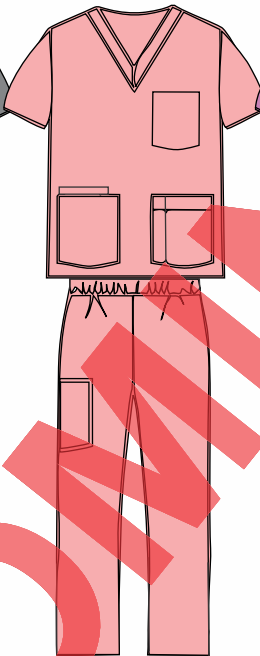

SCRUB SETS

Unisex-Scrub sets XS THRU 3XL

Recommended colors, Poly / Cotton 60/35,

This fabric has been treated with Stain Armor-a unique finish which protects the fabric against water and oil based stains, making them easier to remove. Allow 2-4 weeks delivery.

NAVY

ROYAL

BLACK

WHITE

MAROON

CHARCOAL

PINK

LAVENDER

PURPLE

CALL TO PLACE ORDER

888-448-3221

	XS	S	M	L	XL	2X	3X	ASW since 2002 (X)	3-6	7-20	21-UP
BUST	32-34	35-37	38-40	41-44	45-48	49-52	53-56	Scrub Sets	\$36.00	\$33.00	\$30.00
WAIST	25-27	28-30	31-33	34-37	38-41	42-45	46-49	Scrub Top	\$22.00	\$20.00	\$19.00
HP	32-34	35-37	38-40	41-44	45-48	49-52	53-56	Scrub Pant	\$18.00	\$17.00	\$16.00
INSEAM		REGULAR		TALL				up charge : 2X-\$1.00 3X-\$2.00 Talls+\$3.00 (X)			
		30-31		33-34							