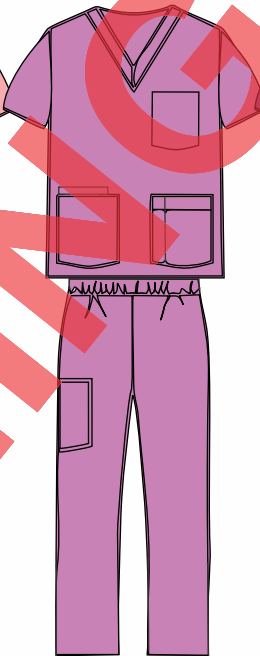

SCRUB SETS

Unisex-Scrub sets XS THRU 3XL

Recommended colors, Poly / Cotton 60/35,

This fabric has been treated with Stain Armor-a unique finish which protects the fabric against water and oil based stains, making them easier to remove. Allow 2-4 weeks delivery.

LAVENDER

CALL TO PLACE ORDER

888-448-3221

	XS	S	M	L	XL	2X	3X	ASW since 2002 (X)	3-6	7-20	21-UP
BUST	32-34	35-37	38-40	41-44	45-48	49-52	53-56	Scrub Sets	$36.00	$33.00	$30.00
WAIST	25-27	28-30	31-33	34-37	38-41	42-45	46-49	Scrub Top	$22.00	$20.00	$19.00
HP	32-34	35-37	38-40	41-44	45-48	49-52	53-56	Scrub Pant	$18.00	$17.00	$16.00
INSEAM		REGULAR		TALL				up charge : 2X-$1.00 3X-$2.00 Talls+$3.00 (X)			
		30-31		33-34