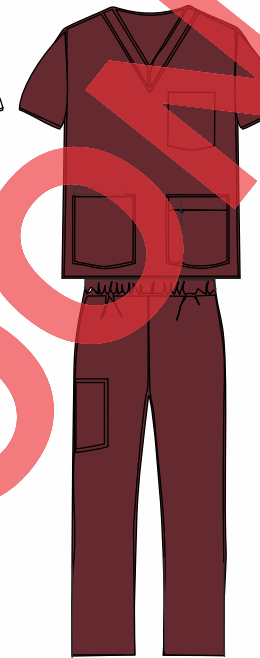

SCRUB SETS

Unisex-Scrub sets XS THRU 3XL

Recommended colors, Poly / Cotton 60/35,

This fabric has been treated with Stain Armor-a unique finish which protects the fabric against water and oil based stains, making them easier to remove. Allow 2-4 weeks delivery.

NAVY

ROYAL

BLACK

WHITE

MAROON

CHARCOAL

PINK

LAVENDER

PURPLE

CALL TO PLACE ORDER

888-448-3221

	XS	S	M	L	XL	2X	3X	ASW since 2002 (X)	3-6	7-20	21-UP
BUST	32-34	35-37	38-40	41-44	45-48	49-52	53-56	Scrub Sets	\$36.00	\$33.00	\$30.00
WAIST	25-27	28-30	31-33	34-37	38-41	42-45	46-49	Scrub Top	\$22.00	\$20.00	\$19.00
HP	32-34	35-37	38-40	41-44	45-48	49-52	53-56	Scrub Pant	\$18.00	\$17.00	\$16.00
INSEAM		REGULAR		TALL				up charge : 2X-\$1.00 3X-\$2.00 Talls+\$3.00 (X)			
		30-31		33-34							