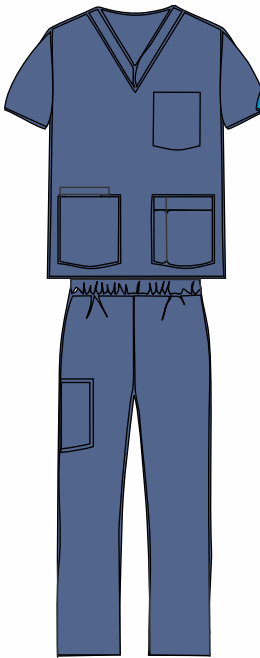

SCRUB SETS

Unisex-Scrub sets XS THRU 3XL

Recommended colors, Poly / Cotton 60/35,

This fabric has been treated with Stain Armor-a unique finish which protects the fabric against water and oil based stains, making them easier to remove. Allow 2-4 weeks delivery.

NAVY